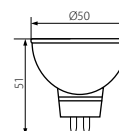

Světelný zdroj LED
Světelný zdroj LED

Gx5,3

TOMI LED MR16

LED SMD

LED
technology

TOMI LED5W MR16