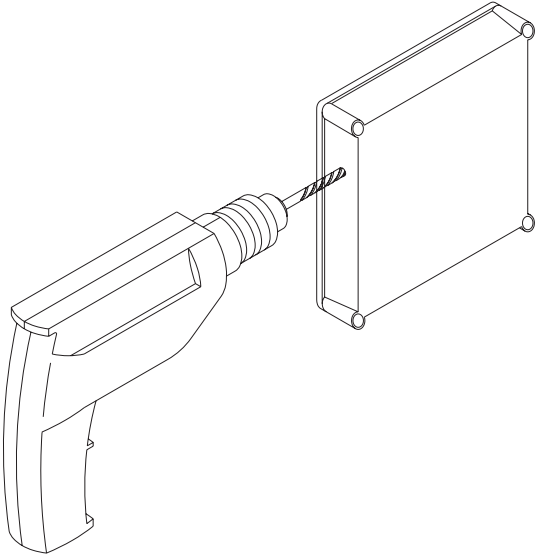

Mi ZS 60

IP 65

Made in Germany

300 mm
600 mm