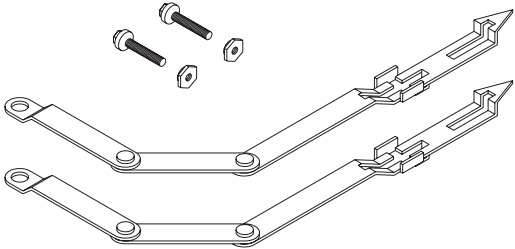

Mi ZS 60

IP 65

Made in Germany

300 mm
600 mm