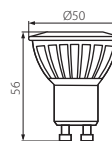

GU10

LED SMD

TEDI MAX LED GU10

TEDI MAX LED GU10-WW

TEDI MAX LED GU10-CW

220-240V~
50/60Hz

9

9 - 66