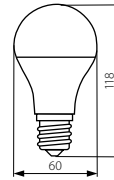

Kanlux

RAPID MAXX LED E27-WW	23282	3000
RAPID MAXX LED E27-NW	23283	4000