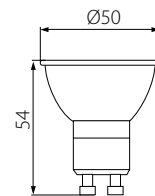

GU10

LED SMD

Světelný zdroj LED
Světelný zdroj LED

FULLED GU10

FULLED GU10