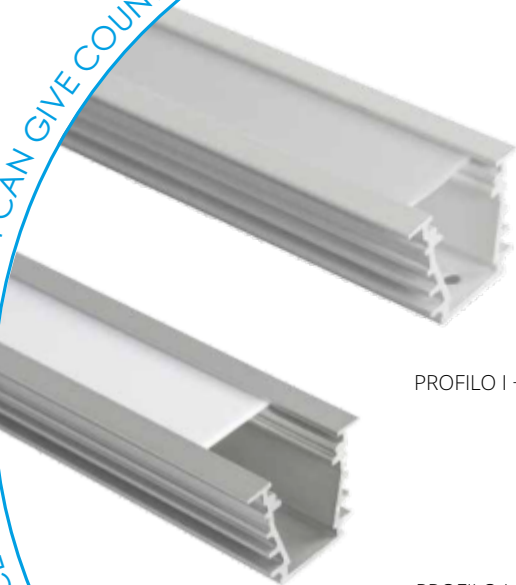

PROFILO I - A RECESSED PROFILE WHICH CAN GIVE COUNTINOUS LINE EFFECT

PROFILO I + SHADE c/D/E/I-FR

PROFILO I + SHADE c/D/E/I-W