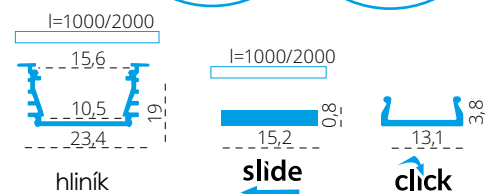

PROFILO I

slide	26554	PROFILO I	profil / profil	eloxovaný hliník / eloxovaný hliník
	26555	PROFILO I 2M	profil / profil	eloxovaný hliník / eloxovaný hliník
	26556	PROFILO I-W	difúzor / difúzor	bílá / biela
	26557	PROFILO I-W 2M	difúzor / difúzor	bílá / biela
	26572	SHADE C/D/E/I-FR	difúzor / difúzor	transparentní / transparentný
	26573	SHADE C/D/E/I-FR 2M	difúzor / difúzor	transparentní / transparentný
	26574	SHADE C/D/E/I-W	difúzor / difúzor	bílá / biela
	26575	SHADE C/D/E/I-W 2M	difúzor / difúzor	bílá / biela
	26576	SHADE CK C/D/E/I-FR	difúzor / difúzor	transparentní / transparentný
	26577	SHADE CK C/D/E/I-FR2M	difúzor / difúzor	transparentní / transparentný
click	26578	SHADE CK C/D/E/I-W	difúzor / difúzor	bílá / biela
	26579	SHADE CK C/D/E/I-W 2M	difúzor / difúzor	bílá / biela
	26591	STOPPER I	záslepka / záslepka	šedá / šedá
	26603	STOPPER I-W	záslepka / záslepka	bílá / biela
	26563	CONNECT C/D/E/I	spojka / spojka	hliník / hliník
	26597	HANDLE C/D/E/I	držák / držiak	nerez / nerez
	26601	SPRING I	držák do SDK / držiak do SDK	hliník / hliník