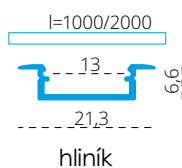

26548 PROFILO K	profil / profil	eloxovaný hliník / eloxovaný hliník
26549 PROFILO K 2M	profil / profil	eloxovaný hliník / eloxovaný hliník
26550 PROFILO K-W	profil / profil	bilá / biela
26551 PROFILO K-W 2M	profil / profil	bilá / biela
26564 SHADE J/K-FR	difuzor / difúzor	transparentní / transparentný
26566 SHADE J/K-FR 2M	difuzor / difúzor	transparentní / transparentný
26565 SHADE J/K-W	difuzor / difúzor	bilá / biela
26567 SHADE J/K-W 2M	difuzor / difúzor	bilá / biela
26589 STOPPER K	záslepka / záslepka	šedá / šedá
26606 STOPPER K-W	záslepka / záslepka	bilá / biela
26595 HANDLE J/K	držák / držiak	nerez / nerez