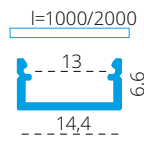

PROFILO_J

hliník

sclck

- 26544 PROFILO J
- 26545 PROFILO J 2M
- 26546 PROFILO J-W
- 26547 PROFILO J-W 2M
- 26564 SHADE J/K-FR
- 26566 SHADE J/K-FR 2M
- 26565 SHADE J/K-W
- 26567 SHADE J/K-W 2M
- 26588 STOPPER J
- 26605 STOPPER J-W
- 26595 HANDLE J/K

profil / profil	eloxovaný hliník / eloxovaný hliník
profil / profil	eloxovaný hliník / eloxovaný hliník
profil / profil	bílá / biela
profil / profil	bílá / biela
difúzor / difúzor	transparentní / transparentný
difúzor / difúzor	transparentní / transparentný
difúzor / difúzor	bílá / biela
difúzor / difúzor	bílá / biela
záslepka / záslepka	šedá / šedá
záslepka / záslepka	bílá / biela
držák / držiak	nerez / nerez