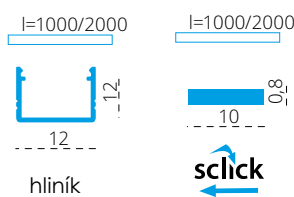

PROFILO_F

- 📁 **26552** PROFILO F
- 📁 **26553** PROFILO F 2M
- 📁 **26568** SHADE B/F-FR
- 📁 **26570** SHADE B/F-FR 2M
- 📁 **26569** SHADE B/F-W
- 📁 **26571** SHADE B/F-W 2M
- 📁 **26590** STOPPER F
- 📁 **26596** HANDLE B/F

- profil / profil
- profil / profil
- difuzor / difúzor
- difuzor / difúzor
- difuzor / difúzor
- difuzor / difúzor
- záslepka / záslepka
- držák / držiak

- 🌀 eloxovaný hliník / eloxovaný hliník
- 🌀 eloxovaný hliník / eloxovaný hliník
- 🌀 transparentní / transparentný
- 🌀 transparentní / transparentný
- 🌀 bílá / biela
- 🌀 bílá / biela
- 🌀 šedá / šedá
- 🌀 nerez / nerez