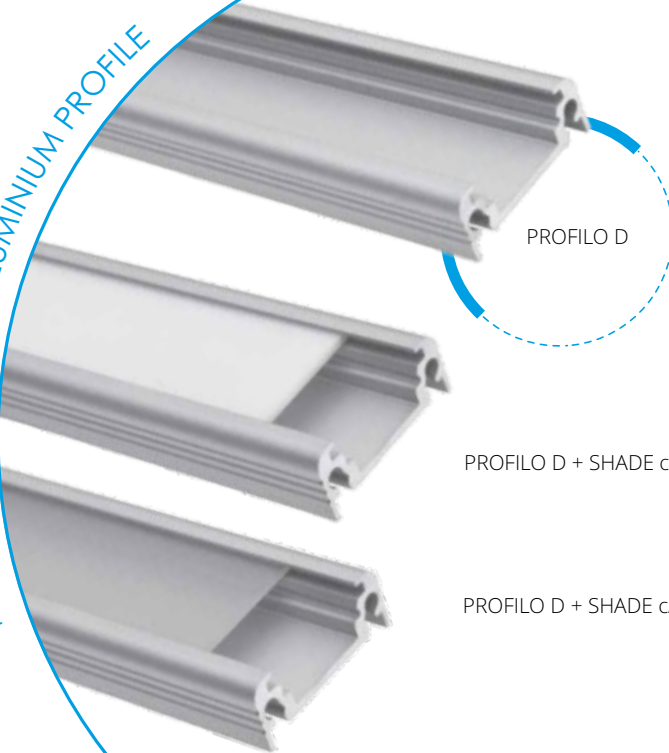

PROFILO D - SURFACE ALUMINIUM PROFILE

PROFILO D

PROFILO D + SHADE c/D/E/I-W

PROFILO D + SHADE c/D/E/I-FR