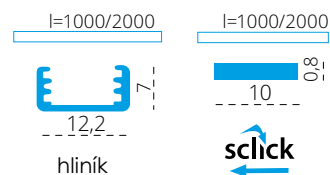

19161 PROFILO B	profil / profil	eloxovaný hliník / eloxovaný hliník
26540 PROFILO B 2M	profil / profil	eloxovaný hliník / eloxovaný hliník
26568 SHADE B/F-FR	difuzor / difúzor	transparentní / transparentný
26569 SHADE B/F-W	difuzor / difúzor	bílá / biela
26570 SHADE B/F-FR 2M	difuzor / difúzor	transparentní / transparentný
26571 SHADE B/F-W 2M	difuzor / difúzor	bílá / biela
26596 HANDLE B/F	držák / držiak	nerez / nerez
26604 CONNECT-L B	spojka / spojka	hliník / hliník
19181 STOPPER B	záslepka / záslepka	šedá / šedá