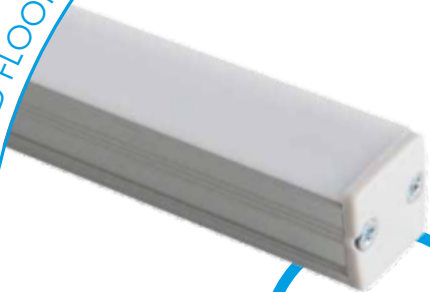

PROFILO G - RECESSED FLOOR ALUMINIUM PROFILE

PROFILO G + SHADE CK G