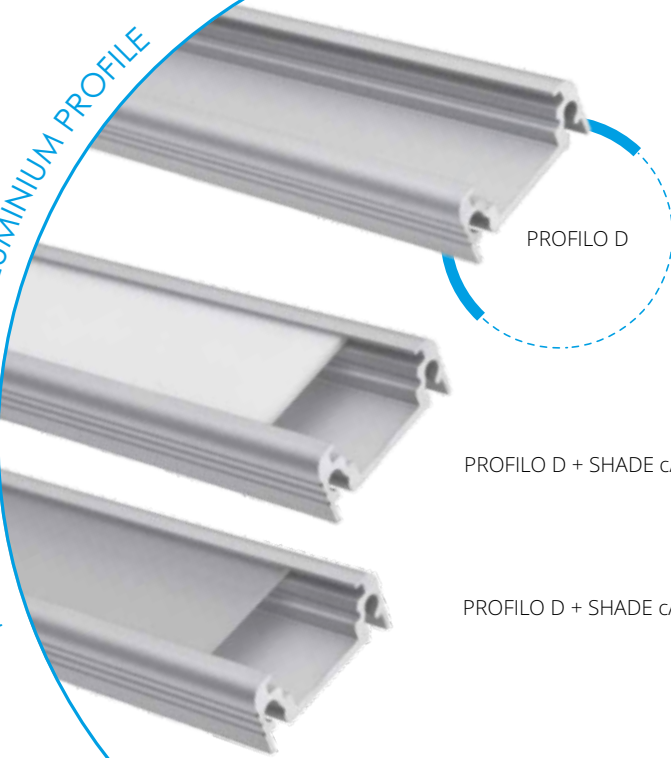

PROFILO D - SURFACE ALUMINIUM PROFILE

PROFILO D

PROFILO D + SHADE c/D/E/I-W

PROFILO D + SHADE c/D/E/I-FR