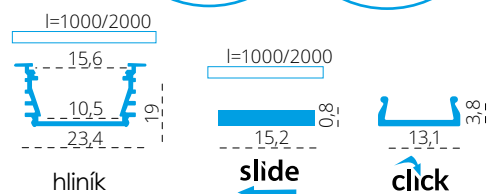

PROFILO I - A RECESSED PROFILE WHICH CAN GIVE COUNTINOUS LINE EFFECT

PROFILO I + SHADE c/D/E/I-FR

PROFILO I + SHADE c/D/E/I-W