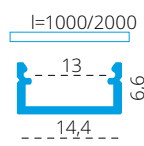

PROFILO J - BASIC SURFACE ALUMINIUM PROFILE

PROFILO_J

- 26544 PROFILO J
- 26545 PROFILO J 2M
- 26546 PROFILO J-W
- 26547 PROFILO J-W 2M
- 26564 SHADE J/K-FR
- 26566 SHADE J/K-FR 2M
- 26565 SHADE J/K-W
- 26567 SHADE J/K-W 2M
- 26588 STOPPER J
- 26605 STOPPER J-W
- 26595 HANDLE J/K

- profil / profil
- profil / profil
- profil / profil
- profil / profil
- difuzor / difúzor
- difuzor / difúzor
- difuzor / difúzor
- difuzor / difúzor
- záslepka / záslepka
- záslepka / záslepka
- držák / držiak

- eloxovaný hliník / eloxovaný hliník
- eloxovaný hliník / eloxovaný hliník
- bílá / biela
- bílá / biela
- transparentní / transparentný
- transparentní / transparentný
- bílá / biela
- bílá / biela
- šedá / šedá
- bílá / biela
- nerez / nerez