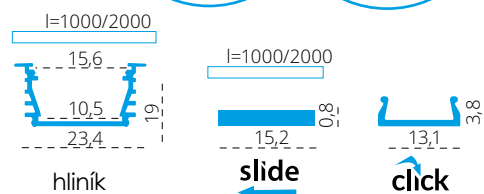

PROFILO I

slide	26554	PROFILO I	profil / profil	eloxovaný hliník / eloxovaný hliník
	26555	PROFILO I 2M	profil / profil	eloxovaný hliník / eloxovaný hliník
	26556	PROFILO I-W	difúzor / difúzor	bílá / biela
	26557	PROFILO I-W 2M	difúzor / difúzor	bílá / biela
	26572	SHADE C/D/E/I-FR	difúzor / difúzor	transparentní / transparentný
	26573	SHADE C/D/E/I-FR 2M	difúzor / difúzor	transparentní / transparentný
	26574	SHADE C/D/E/I-W	difúzor / difúzor	bílá / biela
	26575	SHADE C/D/E/I-W 2M	difúzor / difúzor	bílá / biela
	26576	SHADE CK C/D/E/I-FR	difúzor / difúzor	transparentní / transparentný
	26577	SHADE CK C/D/E/I-FR2M	difúzor / difúzor	transparentní / transparentný
click	26578	SHADE CK C/D/E/I-W	difúzor / difúzor	bílá / biela
	26579	SHADE CK C/D/E/I-W 2M	difúzor / difúzor	bílá / biela
	26591	STOPPER I	záslepka / záslepka	šedá / šedá
	26603	STOPPER I-W	záslepka / záslepka	bílá / biela
	26563	CONNECT C/D/E/I	spojka / spojka	hliník / hliník
	26597	HANDLE C/D/E/I	držák / držiak	nerez / nerez
	26601	SPRING I	držák do SDK / držiak do SDK	hliník / hliník