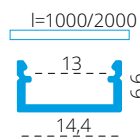

PROFILO_J

hliník