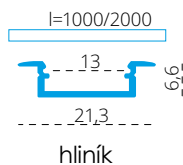

- 📁 **26548** PROFILO K
- 📁 **26549** PROFILO K 2M
- 📁 **26550** PROFILO K-W
- 📁 **26551** PROFILO K-W 2M
- 📁 **26564** SHADE J/K-FR
- 📁 **26566** SHADE J/K-FR 2M
- 📁 **26565** SHADE J/K-W
- 📁 **26567** SHADE J/K-W 2M
- 📁 **26589** STOPPER K
- 📁 **26606** STOPPER K-W
- 📁 **26595** HANDLE J/K

- profil / profil
- profil / profil
- profil / profil
- profil / profil
- difuzor / difúzor
- difuzor / difúzor
- difuzor / difúzor
- difuzor / difúzor
- záslepka / záslepka
- záslepka / záslepka
- držák / držiak

- 🌀 eloxovaný hliník / eloxovaný hliník
- 🌀 eloxovaný hliník / eloxovaný hliník
- 🌀 bílá / biela
- 🌀 bílá / biela
- 🌀 transparentní / transparentný
- 🌀 transparentní / transparentný
- 🌀 bílá / biela
- 🌀 bílá / biela
- 🌀 šedá / šedá
- 🌀 bílá / biela
- 🌀 nerez / nerez