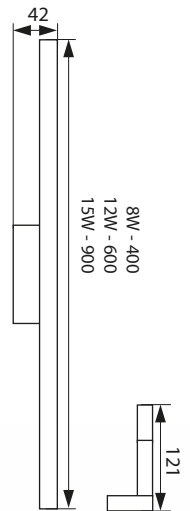

IP44

ASTEN LED

ASTEN LED IP44 8W NW

ASTEN LED IP44 12W NW

ASTEN LED IP44 15W NW

220-240V~
50/60Hz

Te (K)
4000 K

≥15000

[mm²]
2x(0,7-1,5)

[h]
25000

Kanlux

Model	Part Number	Power (W)	Beam Diameter (mm)
ASTEN LED IP44 8W-NW	26680	8 W	450 mm
ASTEN LED IP44 12W-NW	26681	12 W	770 mm
ASTEN LED IP44 15W-NW	26682	15 W	970 mm

CZ
hliník, plast

SK
hliník, plast