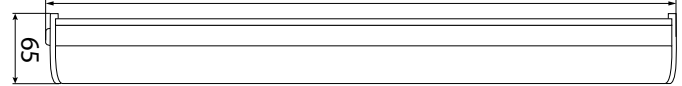

LED SMD

IP44

ROLSO LED

Svitidlo LED
Svietidlo LED

ROLSO LED IP44 15W-NW - 600
ROLSO LED IP44 20W-NW - 900

ROLSO LED