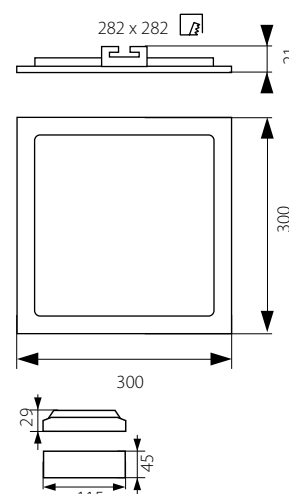

KATRO N LED 6W
KATRO N LED 12W
KATRO N LED 18W
KATRO N LED 24W

KATRO N LED...SR

KATRO N LED...W

KATRO N LED...SN

KATRO N LED 6W

KATRO N LED 12W

KATRO N LED 18W

KATRO N LED 24W

Kanlux

KATRO N LED	Part No.	Power [W]	Color Temp [K]	Beam Angle [lm]
KATRO N LED 6W-NW-SN	22522	6W	4000 K	350
KATRO N LED 6W-NW-SR	25810	6W	4000 K	350
KATRO N LED 6W-NW-W	25811	6W	4000 K	350
KATRO N LED 6W-WW-SN	22523	6W	3000 K	350
KATRO N LED 6W-WW-SR	25812	6W	3000 K	350
KATRO N LED 6W-WW-W	25813	6W	3000 K	350
KATRO N LED 12W-NW-SN	22524	12W	4000 K	800
KATRO N LED 12W-NW-SR	25814	12W	4000 K	800
KATRO N LED 12W-NW-W	25815	12W	4000 K	800
KATRO N LED 12W-WW-SN	22525	12W	3000 K	750
KATRO N LED 12W-WW-SR	25816	12W	3000 K	750
KATRO N LED 12W-WW-W	25817	12W	3000 K	750
KATRO N LED 18W-NW-SN	22526	18W	4000 K	1260
KATRO N LED 18W-NW-SR	25818	18W	4000 K	1260
KATRO N LED 18W-NW-W	25819	18W	4000 K	1260
KATRO N LED 18W-WW-SN	22527	18W	3000 K	1200
KATRO N LED 18W-WW-SR	25820	18W	3000 K	1200
KATRO N LED 18W-WW-W	25821	18W	3000 K	1200
KATRO N LED 24W-NW-SN	22528	24W	4000 K	1700
KATRO N LED 24W-NW-SR	25822	24W	4000 K	1700
KATRO N LED 24W-NW-W	25823	24W	4000 K	1700
KATRO N LED 24W-WW-SN	22529	24W	3000 K	1600
KATRO N LED 24W-WW-SR	25824	24W	3000 K	1600
KATRO N LED 24W-WW-W	25825	24W	3000 K	1600