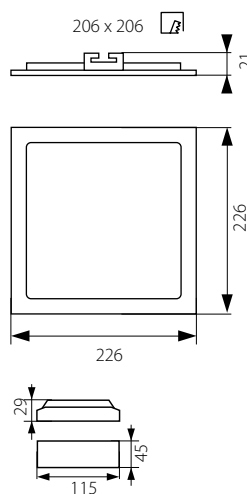

KATRO N LED 6W
KATRO N LED 12W
KATRO N LED 18W
KATRO N LED 24W

KATRO N LED...SR

KATRO N LED...W

KATRO N LED...SN

KATRO N LED 6W

KATRO N LED 12W

KATRO N LED 18W

KATRO N LED 24W

Kanlux

KATRO N LED	Part No.	Power [W]	Color Temp [K]	Beam Angle [lm]
KATRO N LED 6W-NW-SN	22522	6W	4000 K	350
KATRO N LED 6W-NW-SR	25810	6W	4000 K	350
KATRO N LED 6W-NW-W	25811	6W	4000 K	350
KATRO N LED 6W-WW-SN	22523	6W	3000 K	350
KATRO N LED 6W-WW-SR	25812	6W	3000 K	350
KATRO N LED 6W-WW-W	25813	6W	3000 K	350
KATRO N LED 12W-NW-SN	22524	12W	4000 K	800
KATRO N LED 12W-NW-SR	25814	12W	4000 K	800
KATRO N LED 12W-NW-W	25815	12W	4000 K	800
KATRO N LED 12W-WW-SN	22525	12W	3000 K	750
KATRO N LED 12W-WW-SR	25816	12W	3000 K	750
KATRO N LED 12W-WW-W	25817	12W	3000 K	750
KATRO N LED 18W-NW-SN	22526	18W	4000 K	1260
KATRO N LED 18W-NW-SR	25818	18W	4000 K	1260
KATRO N LED 18W-NW-W	25819	18W	4000 K	1260
KATRO N LED 18W-WW-SN	22527	18W	3000 K	1200
KATRO N LED 18W-WW-SR	25820	18W	3000 K	1200
KATRO N LED 18W-WW-W	25821	18W	3000 K	1200
KATRO N LED 24W-NW-SN	22528	24W	4000 K	1700
KATRO N LED 24W-NW-SR	25822	24W	4000 K	1700
KATRO N LED 24W-NW-W	25823	24W	4000 K	1700
KATRO N LED 24W-WW-SN	22529	24W	3000 K	1600
KATRO N LED 24W-WW-SR	25824	24W	3000 K	1600
KATRO N LED 24W-WW-W	25825	24W	3000 K	1600