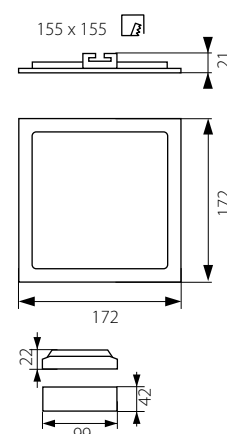

KATRO N LED 6W
KATRO N LED 12W
KATRO N LED 18W
KATRO N LED 24W

KATRO N LED...SR

KATRO N LED...W

KATRO N LED...SN

KATRO N LED 6W

KATRO N LED 12W

KATRO N LED 18W

KATRO N LED 24W

Kanlux

KATRO N LED	Part No.	Power [W]	Color Temp [K]	Beam Angle [lm]
KATRO N LED 6W-NW-SN	22522	6W	4000 K	350
KATRO N LED 6W-NW-SR	25810	6W	4000 K	350
KATRO N LED 6W-NW-W	25811	6W	4000 K	350
KATRO N LED 6W-WW-SN	22523	6W	3000 K	350
KATRO N LED 6W-WW-SR	25812	6W	3000 K	350
KATRO N LED 6W-WW-W	25813	6W	3000 K	350
KATRO N LED 12W-NW-SN	22524	12W	4000 K	800
KATRO N LED 12W-NW-SR	25814	12W	4000 K	800
KATRO N LED 12W-NW-W	25815	12W	4000 K	800
KATRO N LED 12W-WW-SN	22525	12W	3000 K	750
KATRO N LED 12W-WW-SR	25816	12W	3000 K	750
KATRO N LED 12W-WW-W	25817	12W	3000 K	750
KATRO N LED 18W-NW-SN	22526	18W	4000 K	1260
KATRO N LED 18W-NW-SR	25818	18W	4000 K	1260
KATRO N LED 18W-NW-W	25819	18W	4000 K	1260
KATRO N LED 18W-WW-SN	22527	18W	3000 K	1200
KATRO N LED 18W-WW-SR	25820	18W	3000 K	1200
KATRO N LED 18W-WW-W	25821	18W	3000 K	1200
KATRO N LED 24W-NW-SN	22528	24W	4000 K	1700
KATRO N LED 24W-NW-SR	25822	24W	4000 K	1700
KATRO N LED 24W-NW-W	25823	24W	4000 K	1700
KATRO N LED 24W-WW-SN	22529	24W	3000 K	1600
KATRO N LED 24W-WW-SR	25824	24W	3000 K	1600
KATRO N LED 24W-WW-W	25825	24W	3000 K	1600