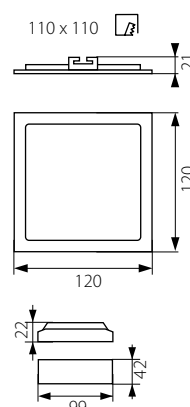

KATRO N LED 6W
KATRO N LED 12W
KATRO N LED 18W
KATRO N LED 24W

KATRO N LED...SR

KATRO N LED...W

KATRO N LED...SN

KATRO N LED 6W

KATRO N LED 12W

KATRO N LED 18W

KATRO N LED 24W

Kanlux

KATRO N LED	Part No.	Power [W]	Color Temp [K]	Beam Angle [lm]
KATRO N LED 6W-NW-SN	22522	6W	4000 K	350
KATRO N LED 6W-NW-SR	25810	6W	4000 K	350
KATRO N LED 6W-NW-W	25811	6W	4000 K	350
KATRO N LED 6W-WW-SN	22523	6W	3000 K	350
KATRO N LED 6W-WW-SR	25812	6W	3000 K	350
KATRO N LED 6W-WW-W	25813	6W	3000 K	350
KATRO N LED 12W-NW-SN	22524	12W	4000 K	800
KATRO N LED 12W-NW-SR	25814	12W	4000 K	800
KATRO N LED 12W-NW-W	25815	12W	4000 K	800
KATRO N LED 12W-WW-SN	22525	12W	3000 K	750
KATRO N LED 12W-WW-SR	25816	12W	3000 K	750
KATRO N LED 12W-WW-W	25817	12W	3000 K	750
KATRO N LED 18W-NW-SN	22526	18W	4000 K	1260
KATRO N LED 18W-NW-SR	25818	18W	4000 K	1260
KATRO N LED 18W-NW-W	25819	18W	4000 K	1260
KATRO N LED 18W-WW-SN	22527	18W	3000 K	1200
KATRO N LED 18W-WW-SR	25820	18W	3000 K	1200
KATRO N LED 18W-WW-W	25821	18W	3000 K	1200
KATRO N LED 24W-NW-SN	22528	24W	4000 K	1700
KATRO N LED 24W-NW-SR	25822	24W	4000 K	1700
KATRO N LED 24W-NW-W	25823	24W	4000 K	1700
KATRO N LED 24W-WW-SN	22529	24W	3000 K	1600
KATRO N LED 24W-WW-SR	25824	24W	3000 K	1600
KATRO N LED 24W-WW-W	25825	24W	3000 K	1600