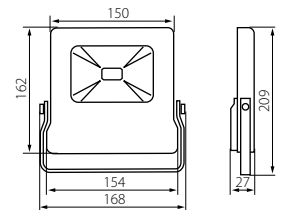

ANTOS LED 20W-NW B

ANTOS LED 30W-NW B