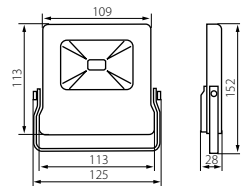

ANTOS LED 10W-NW B

ANTOS LED 20W-NW B