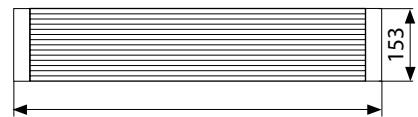

T8 LED

G13

MEBA 4LED

Svítlidlo pro T8 LED
Svietidlo pre T8 LED

MEBA 4LED 2X60 PS/ MEBA 4LED 2X60 OP PS - 650
MEBA 4LED 2x120 PS/ MEBA 4LED 2x120 OP PS - 1250
MEBA 4LED 2x150 PS/ MEBA 4LED 2x150 OP PS - 1580