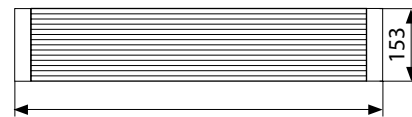

T8 LED

G13

MEBA 4LED

Svítlidlo pro T8 LED
Svietidlo pre T8 LED

MEBA 4LED 2X60 PS/ MEBA 4LED 2X60 OP PS - 650
MEBA 4LED 2x120 PS/ MEBA 4LED 2x120 OP PS - 1250
MEBA 4LED 2x150 PS/ MEBA 4LED 2x150 OP PS - 1580