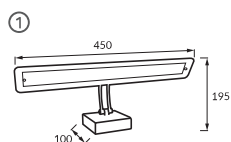

PL: Oprawa dekoracyjna SMD LED / cz: Dekorační svítidlo SMD LED / sk: Dekoračné svietidlo SMD LED

AMELIA LED / SUMRU-9 LED / EBABIL-9 LED / TOYGAR-12

H010Z STRÜHM

4
TOYGAR-12 12W 4000K

	01234	ABCDE										
1	03056	AMELIA LED CHROME 4000K	8,5 W	765 lm	✓			60°		44		5901477330568
2	03194	SUMRU-9 LED 9W 4000K	9 W	2 x 425 lm		chrom chrom chróm	neutralna biela neutrální bílá neutrálna biela	160°	X	45	⊕	5901477331947
3	03193	EBABIL-9 LED 9W 4000K		850 lm	X							5901477331930
4	03609	TOYGAR-12 12W 4000K	12 W	1100 lm				120°	✓		⊕	5901477336096

1	2 3	4	Uwagi / Komentář / Komentäre
Materiał / Materiál / Material PL: aluminium, szkło CZ: hliník, sklo SK: hliník, sklo	Materiał / Materiál / Material PL: tworzywo sztuczne CZ: plast SK: plast	Materiał / Materiál / Material PL: poliwęglan CZ: polykarbonát PC SK: polykarbonát PC	Uwagi / Komentář / Komentäre PL: przeznaczone do zamontowania w miejscach o zwiększonej wilgotności, np. w łazienkach CZ: určené k montáži do prostor se zvýšenou vlhkosťou, např. koupelen SK: určené k montáži do priestorov so zvýšenou vlhkosťou, napr. kúpeľni