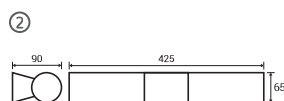

PL: Oprawa dekoracyjna SMD LED / cz: Dekorační svítidlo SMD LED / sk: Dekoračné svietidlo SMD LED

AMELIA LED / SUMRU-9 LED / EBABIL-9 LED / TOYGAR-12

H010Z STRÜHM

4
TOYGAR-12 12W 4000K

	01234	ABCDE										
1	03056	AMELIA LED CHROME 4000K	8,5 W	765 lm	✓			60°		44		5901477330568
2	03194	SUMRU-9 LED 9W 4000K	9 W	2 x 425 lm		chrom chrom chróm	neutralna biela neutrální bílá neutrálna biela	160°	X	45	⊕	5901477331947
3	03193	EBABIL-9 LED 9W 4000K		850 lm	X							5901477331930
4	03609	TOYGAR-12 12W 4000K	12 W	1100 lm				120°	✓		⊕	5901477336096

1	2 3	4	Uwagi / Komentář / Komentäre
Materiał / Materiál / Material PL: aluminium, szkło CZ: hliník, sklo SK: hliník, sklo	Materiał / Materiál / Material PL: tworzywo sztuczne CZ: plast SK: plast	Materiał / Materiál / Material PL: poliwęglan CZ: polykarbonát PC SK: polykarbonát PC	Uwagi / Komentář / Komentäre PL: przeznaczone do zamontowania w miejscach o zwiększonej wilgotności, np. w łazienkach CZ: určené k montáži do prostor se zvýšenou vlhkosťou, např. koupelen SK: určené k montáži do priestorov so zvýšenou vlhkosťou, napr. kúpeľni