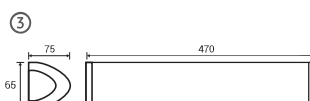

PL: Oprawa dekoracyjna SMD LED / cz: Dekorační svítidlo SMD LED / sk: Dekoračné svietidlo SMD LED

AMELIA LED / SUMRU-9 LED / EBABIL-9 LED / TOYGAR-12

H010Z STRÜHM

4
TOYGAR-12 12W 4000K

	01234	ABCDE										
1	03056	AMELIA LED CHROME 4000K	8,5 W	765 lm	✓			60°		44		5901477330568
2	03194	SUMRU-9 LED 9W 4000K	9 W	2 x 425 lm		chrom chrom chróm	neutralna biela neutrální bílá neutrálna biela	160°	X	45	⊕	5901477331947
3	03193	EBABIL-9 LED 9W 4000K		850 lm	X							5901477331930
4	03609	TOYGAR-12 12W 4000K	12 W	1100 lm				120°	✓		⊕	5901477336096

1	2 3	4	Uwagi / Komentář / Komentäre
Materiał / Materiál / Material PL: aluminium, szkło CZ: hliník, sklo SK: hliník, sklo	Materiał / Materiál / Material PL: tworzywo sztuczne CZ: plast SK: plast	Materiał / Materiál / Material PL: poliwęglan CZ: polykarbonát PC SK: polykarbonát PC	Uwagi / Komentář / Komentäre PL: przeznaczone do zamontowania w miejscach o zwiększonej wilgotności, np. w łazienkach CZ: určené k montáži do prostor se zvýšenou vlhkosťou, např. koupelen SK: určené k montáži do priestorov so zvýšenou vlhkosťou, napr. kúpeľni